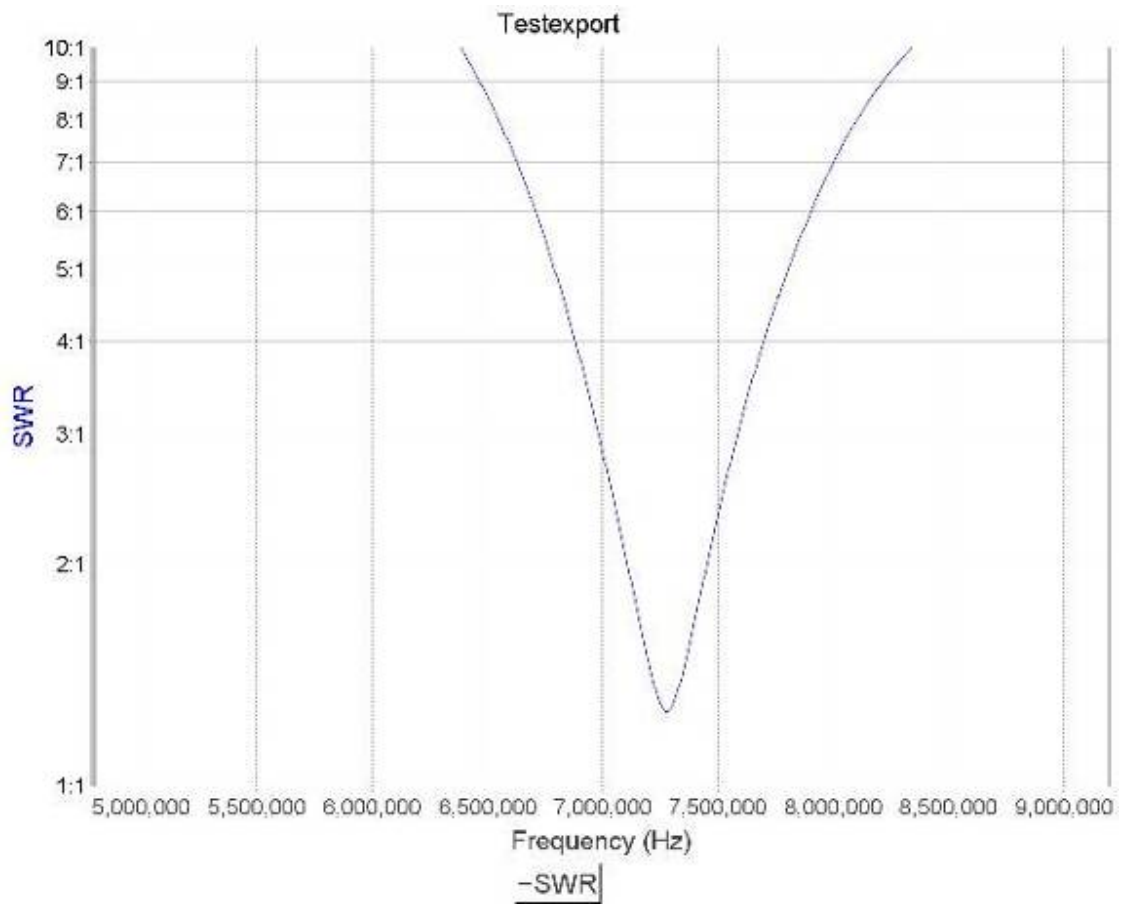

20 Meters Center Tuned to 12.250

40 Meters Center Tuned to 7.225 max SWR view

40 Meters Center Tuned to 7.225 zoom at 3.1 SWR

80 Meters Center Tune to 3.860 max SWR view

80 Meters Center Tuned to 3.860 zoom at 3.1 SWR