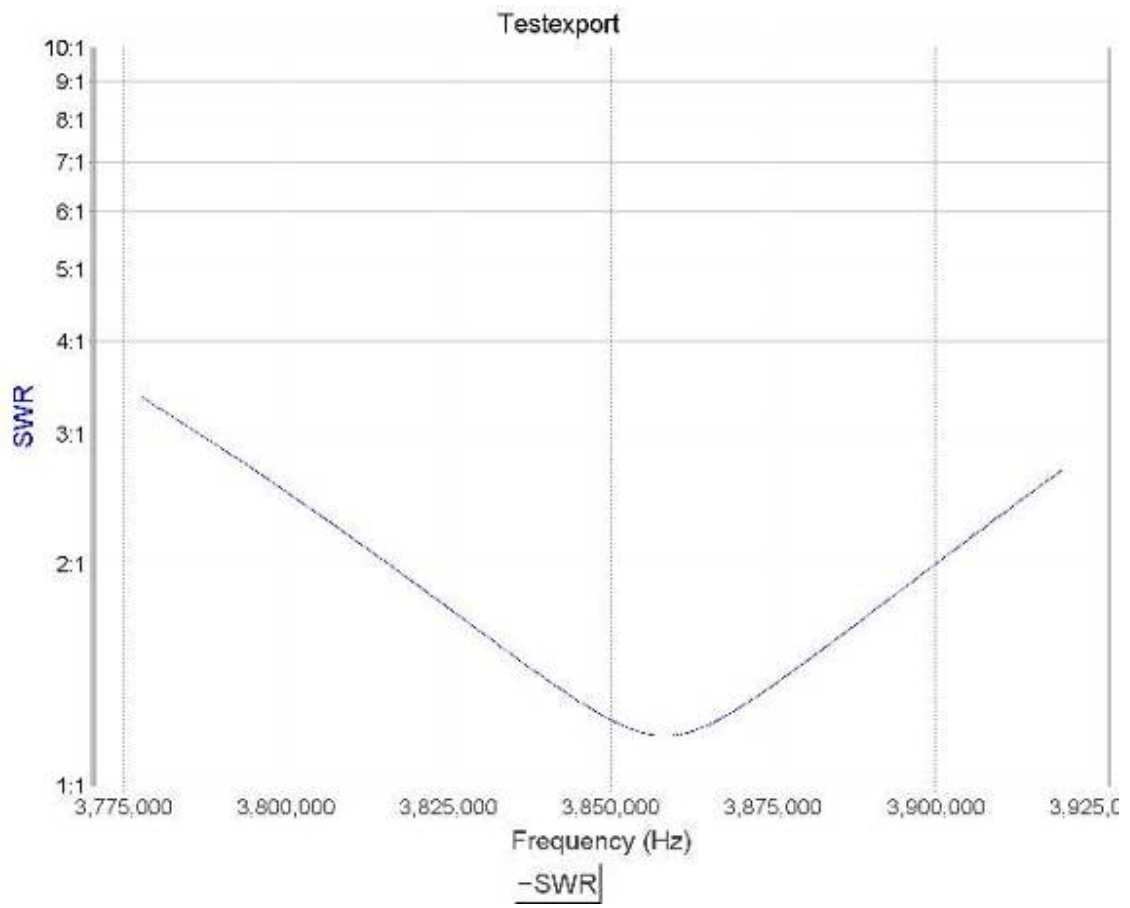

20 Meters Center Tuned to 12.250

40 Meters Center Tuned to 7.225 max SWR view

40 Meters Center Tuned to 7.225 zoom at 3.1 SWR

80 Meters Center Tune to 3.860 max SWR view

80 Meters Center Tuned to 3.860 zoom at 3.1 SWR