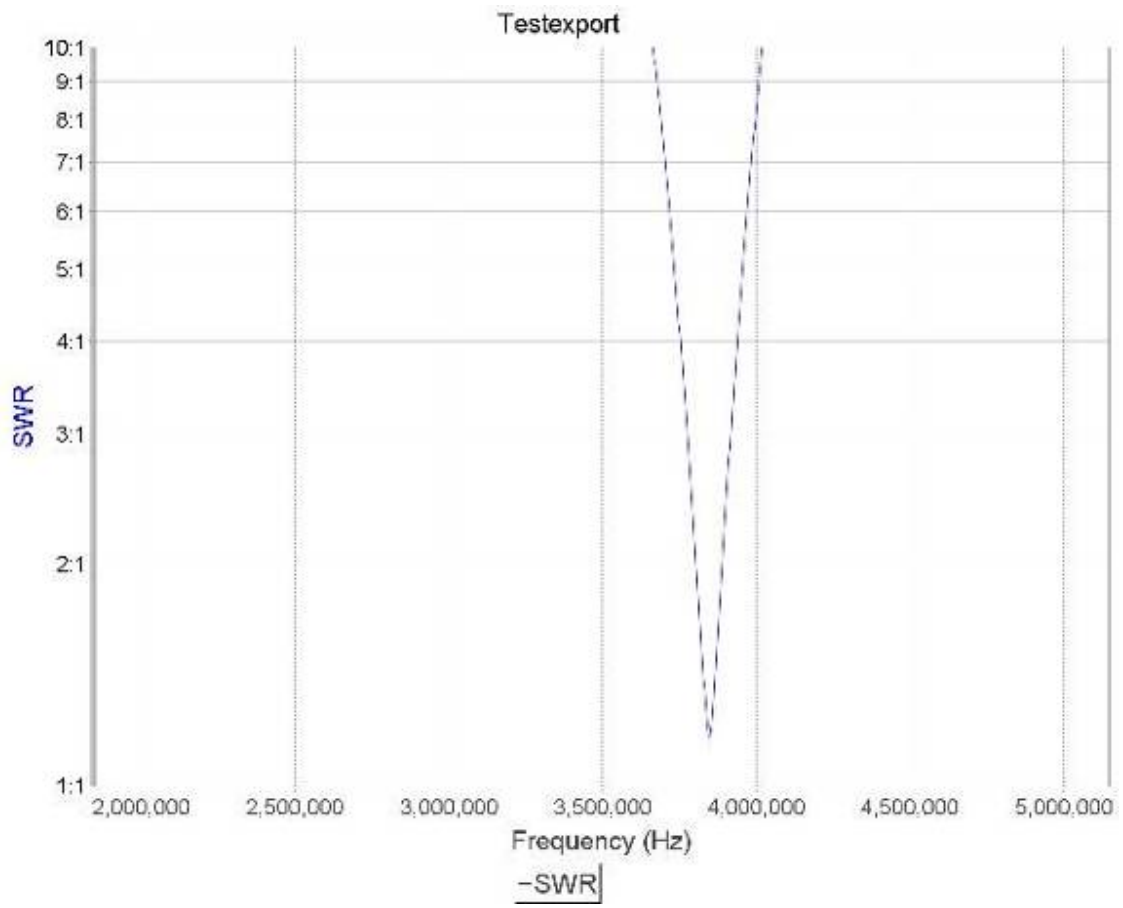

20 Meters Center Tuned to 12.250

40 Meters Center Tuned to 7.225 max SWR view

40 Meters Center Tuned to 7.225 zoom at 3.1 SWR

80 Meters Center Tune to 3.860 max SWR view

80 Meters Center Tuned to 3.860 zoom at 3.1 SWR