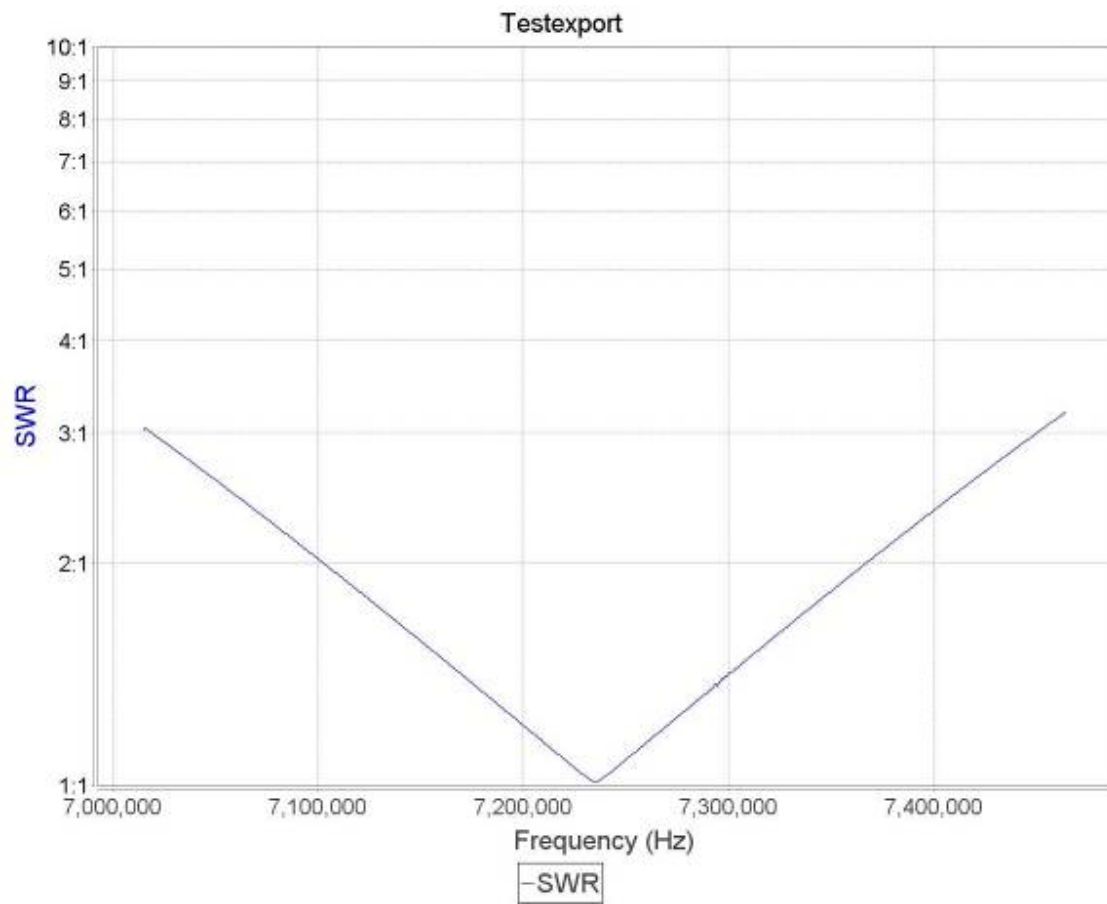

20 Meters Center Tuned to 12.250

40 Meters Center Tuned to 7.225 max SWR view

40 Meters Center Tuned to 7.225 zoom at 3.1 SWR

80 Meters Center Tune to 3.860 max SWR view

80 Meters Center Tuned to 3.860 zoom at 3.1 SWR